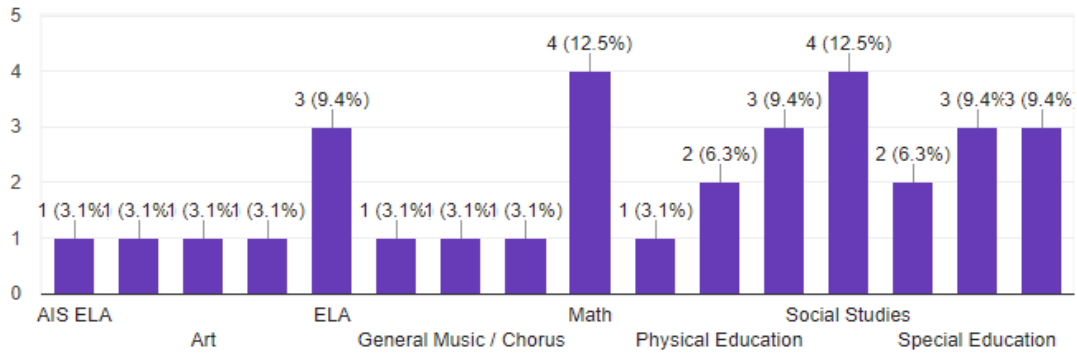

Teacher/Parent Connection:

A short survey for teachers to explain how teachers will connect with parents throughout the course of the year.

Content Area:

32 responses

How I will connect with parents:

32 responses